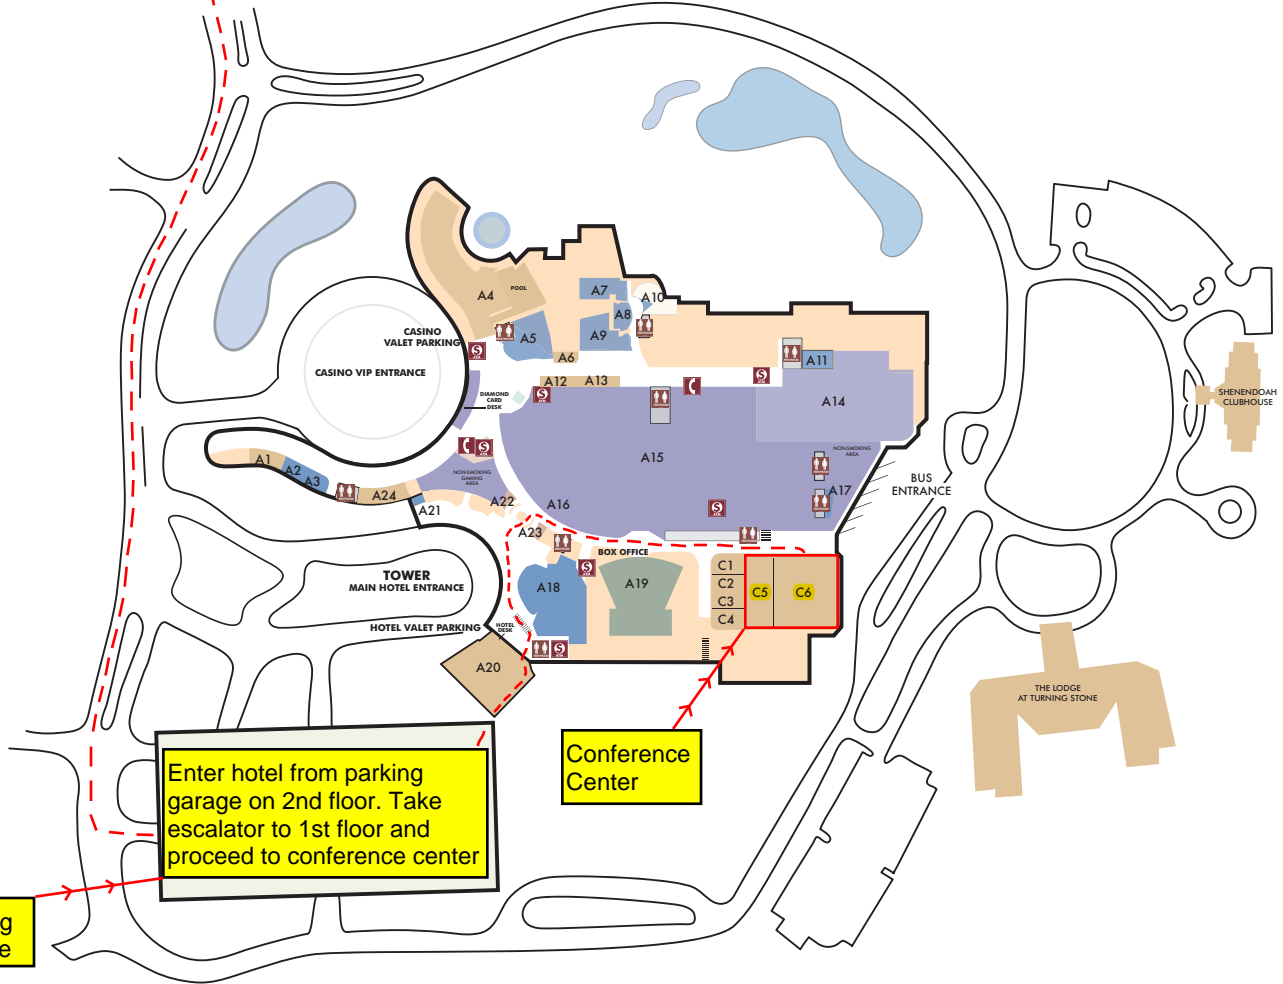

Turning Stone

resort • casino

PROPERTY MAP

GROUND FLOOR

Take NYS Thruway to Exit 33 (Verona); through the tollbooth travel straight to the stoplight. Take left onto Route 365, and the next left into the Resort.

From Route 365

Parking Garage

Enter hotel from parking garage on 2nd floor. Take escalator to 1st floor and proceed to conference center

Conference Center

GROUND FLOOR

- A1 SMOKIN
- A2 STONE ROAST COFFEE COMPANY
- A3 STONE STREET MARKET
- A4 DAY SPA & SALON
- A5 EMERALD RESTAURANT
- A6 ESSENTIALS
- A7 FOREST GRILL STEAKHOUSE
- A8 COPPER LOUNGE
- A9 PINO BIANCO TRATTORIA
- A10 PEACH BLOSSOM
- A11 DELTA CAFE
- A12 DIAMOND MINE
- A13 OPALS
- A14 HIGH STAKES BINGO

- A15 CASINO GAMING FLOOR
- A16 DIAMOND CARD DESK
- A17 ESSENTIALS TOO
- A18 SEASON'S HARVEST BUFFET
- A19 THE SHOWROOM
- A20 HOTEL FRONT DESK
- A21 OPALS TOO
- A22 JEWELRY STORE
- A23 GIFT SHOPPE
- A24 RETAIL SHOPPE

CONVENTION CENTER CONFERENCE AREA

- C1 TUSCARORA
- C2 CAYUGA
- C3 ONONDAGA
- C4 SENECA
- C5 MOHAWK
- C6 ONEIDA