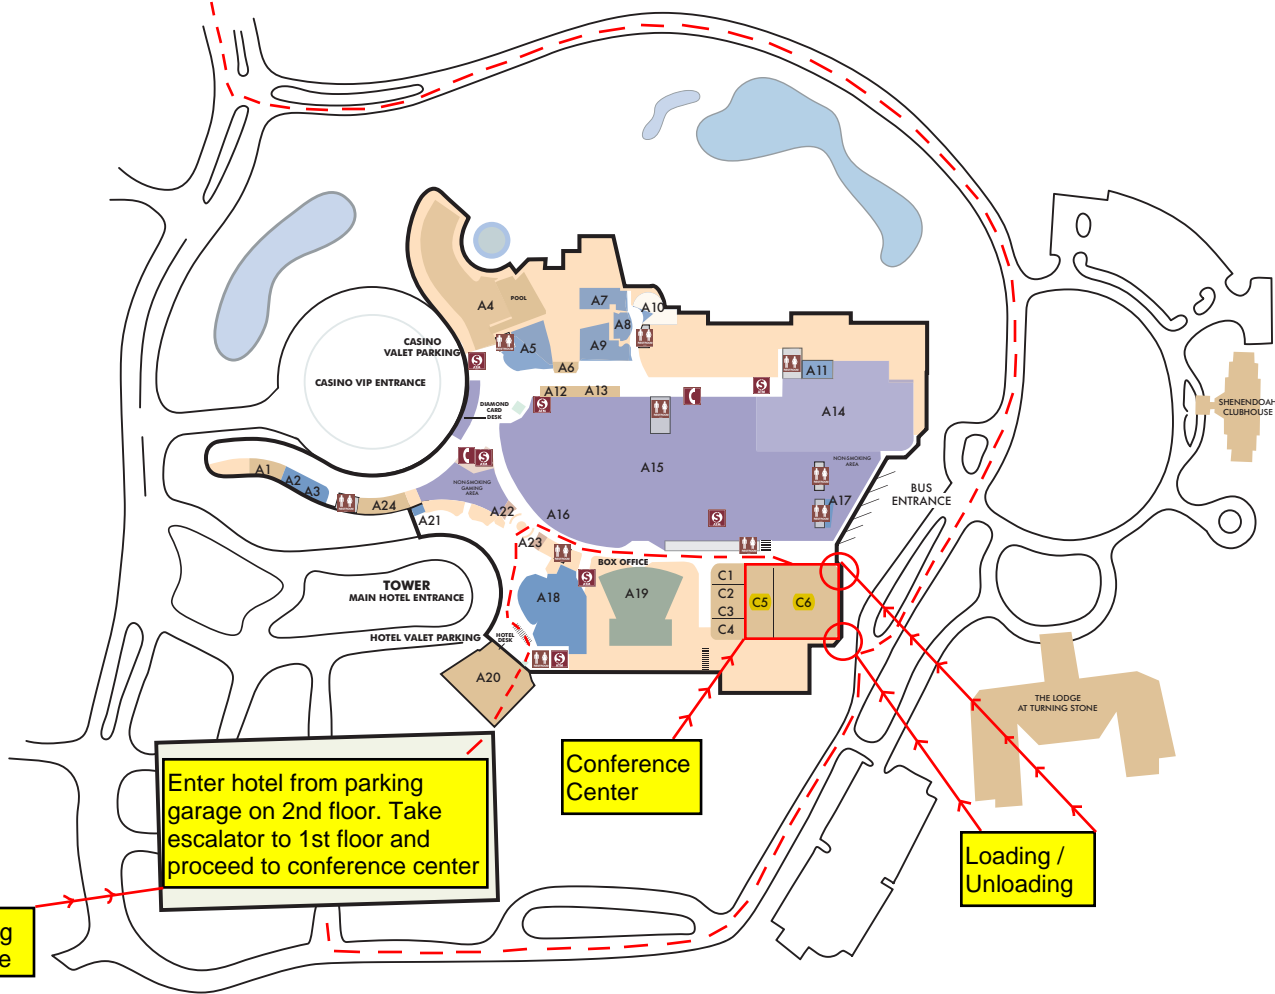

Turning Stone

resort • casino

PROPERTY MAP

GROUND FLOOR

Take NYS Thruway to Exit 33 (Verona); through the tollbooth travel straight to the stoplight. Take left onto Route 365, and the next left into the Resort.

From Route 365

Parking Garage

Enter hotel from parking garage on 2nd floor. Take escalator to 1st floor and proceed to conference center

Conference Center

Loading / Unloading

GROUND FLOOR

- A1 SMOKIN
- A2 STONE ROAST COFFEE COMPANY
- A3 STONE STREET MARKET
- A4 DAY SPA & SALON
- A5 EMERALD RESTAURANT
- A6 ESSENTIALS
- A7 FOREST GRILL STEAKHOUSE
- A8 COPPER LOUNGE
- A9 PINO BIANCO TRATTORIA
- A10 PEACH BLOSSOM
- A11 DELTA CAFE
- A12 DIAMOND MINE
- A13 OPALS
- A14 HIGH STAKES BINGO

- A15 CASINO GAMING FLOOR
- A16 DIAMOND CARD DESK
- A17 ESSENTIALS TOO
- A18 SEASON'S HARVEST BUFFET
- A19 THE SHOWROOM
- A20 HOTEL FRONT DESK
- A21 OPALS TOO
- A22 JEWELRY STORE
- A23 GIFT SHOPPE
- A24 RETAIL SHOPPE

CONVENTION CENTER CONFERENCE AREA

- C1 TUSCARORA
- C2 CAYUGA
- C3 ONONDAGA
- C4 SENECA
- C5 MOHAWK
- C6 ONEIDA